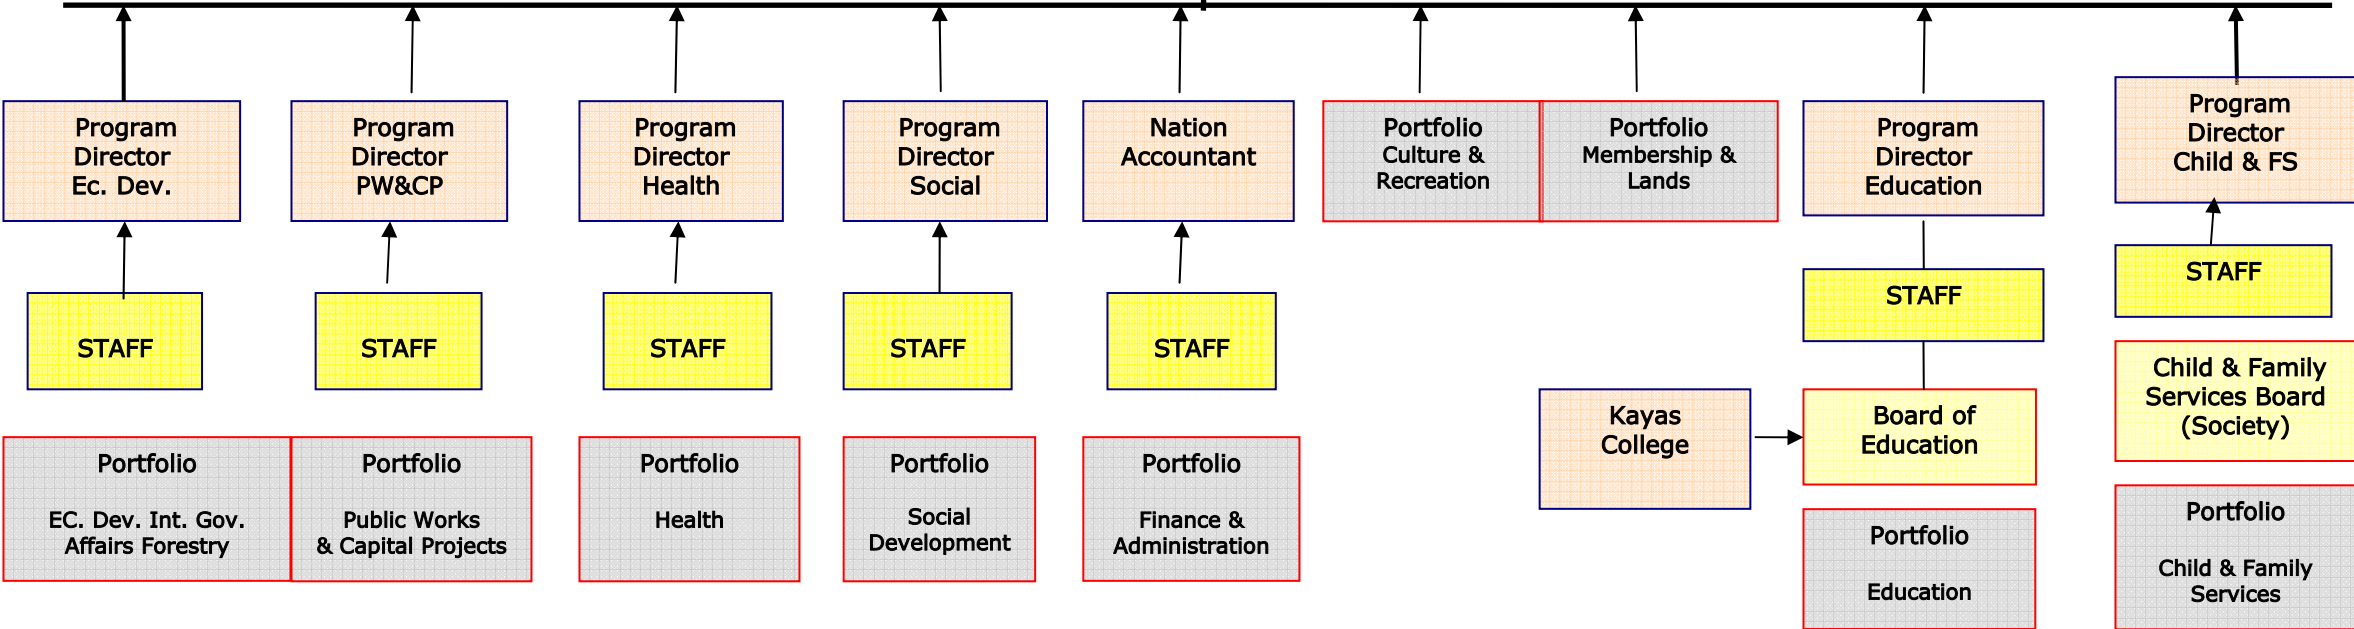

LITTLE RED RIVER CREE NATION MEMBERSHIP
John D'or Prairie – Garden River – Fox Lake

LITTLE RED RIVER CREE NATION CHIEF AND COUNCIL
Justice & Policing, Self Government, Housing, Child Welfare, Communications

Chief Financial Officer

Senior Administrative Officer

**Intergovernmental Affairs
Legal Matters**

Little Red River Cree Nation - Lines of Authority