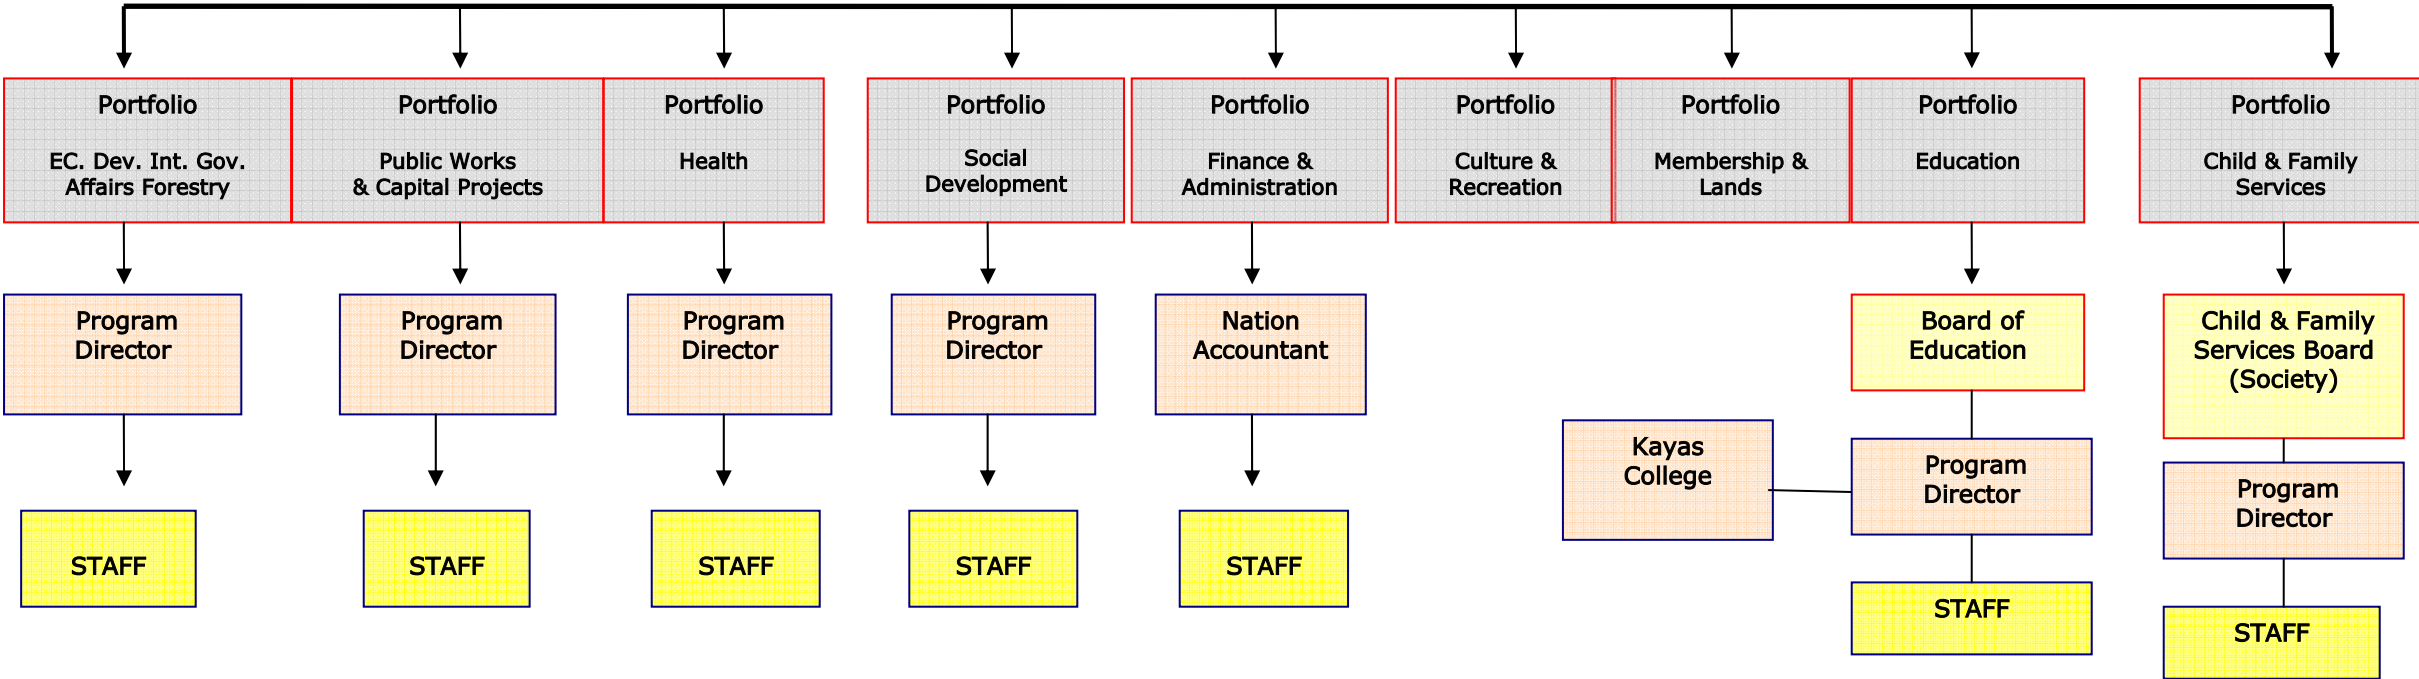

LITTLE RED RIVER CREE NATION MEMBERSHIP
John D'or Prairie – Garden River – Fox Lake

LITTLE RED RIVER CREE NATION CHIEF AND COUNCIL
Justice & Policing, Self Government, Housing, Child Welfare, Communications

Chief Financial Officer

Senior Administrative Officer

Intergovernmental Affairs
Legal

Little Red River Cree Nation - Organizational Structure